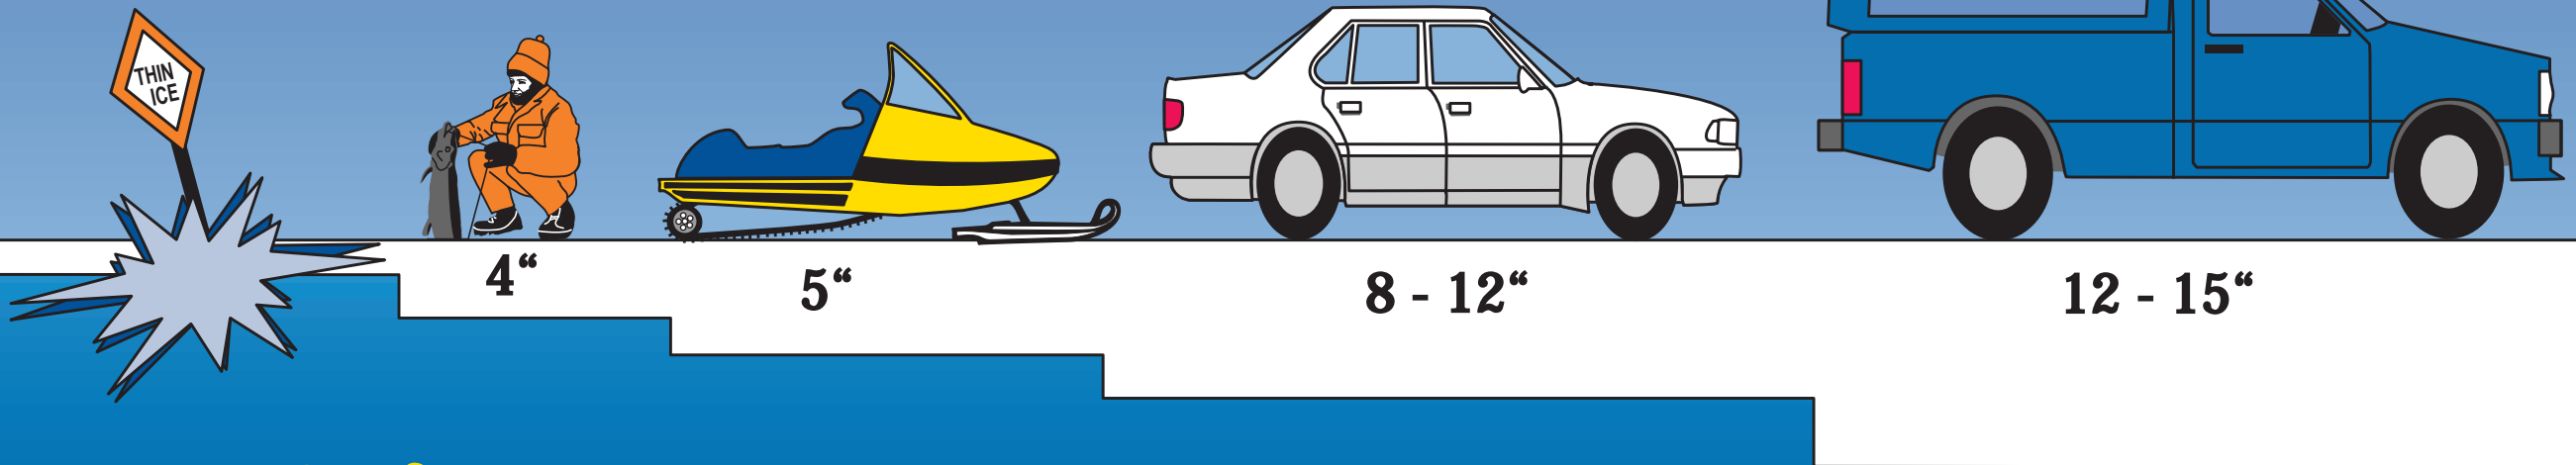

Recommended Minimum Ice Thickness

Rough Guidelines for New Clear Ice Only

2" or less
STAY
OFF!!

Ice Safety Tips

- Avoid alcoholic beverages.
- Don't drive on the ice at night.
- Avoid pressure ridges and areas with current.
- Warn your children about the dangers of thin ice.
- Carry two large nails to use as ice picks if you fall through.